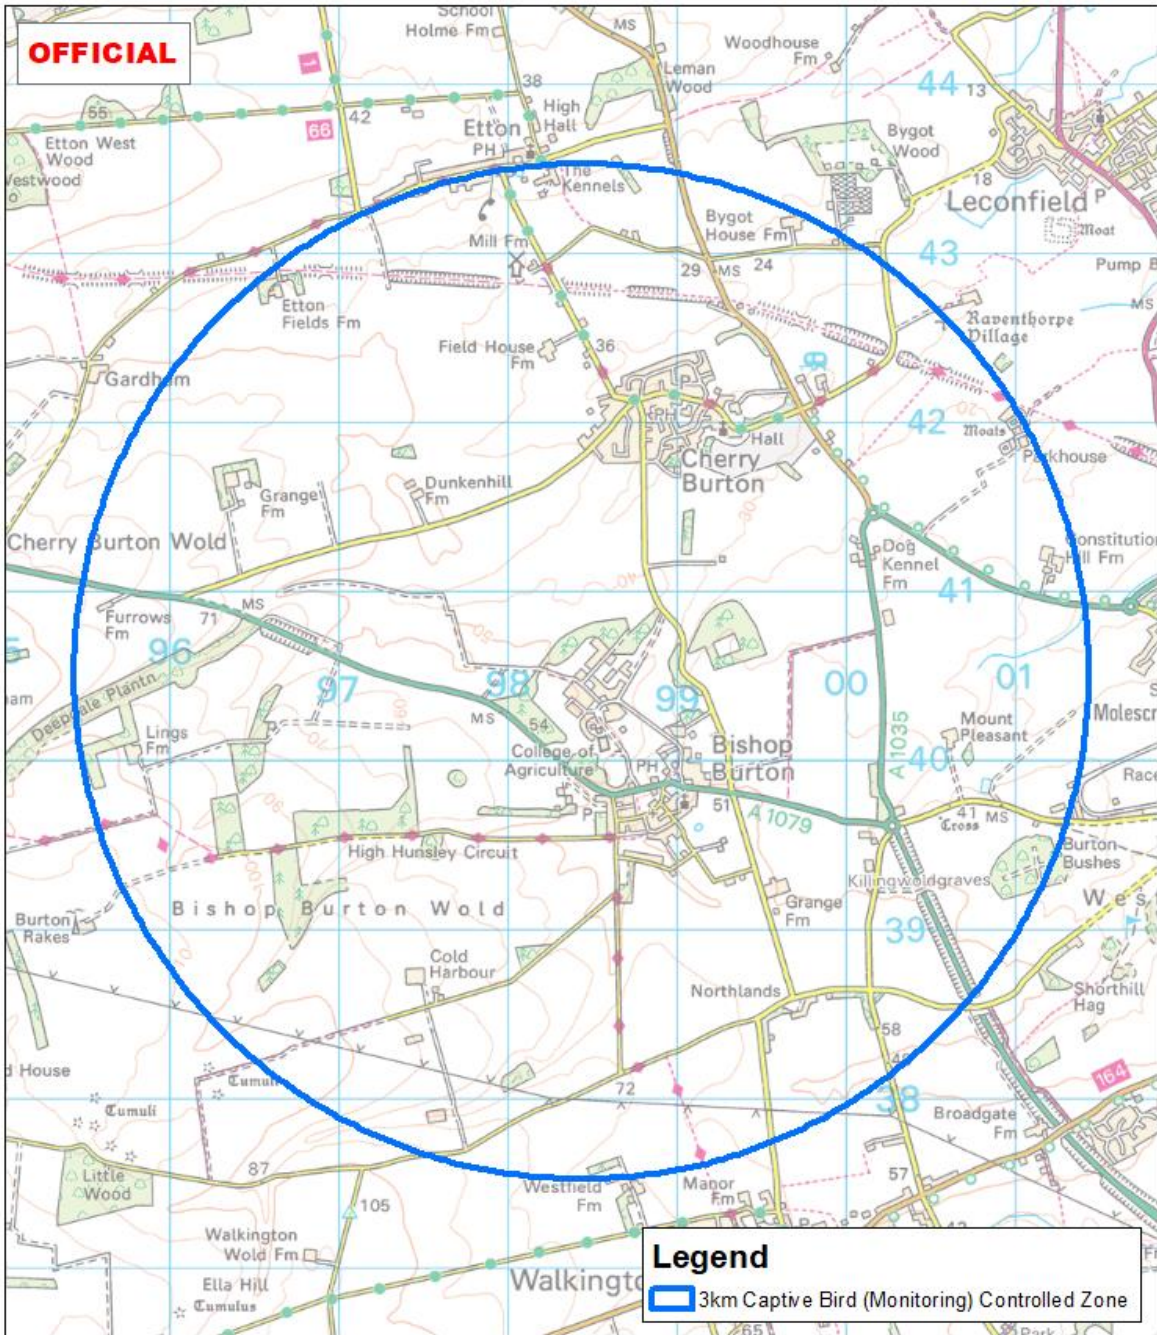

Annex 2 - Map showing the Captive Bird (Monitoring) Controlled Zone

**Highly Pathogenic Avian Influenza H5N1,
3km Captive Bird (Monitoring) Controlled Zone,
Near Beverley, East Riding of Yorkshire, Yorkshire
19 December 2024**

 © Crown copyright and database rights 2023 0 0.85 1.7 Kilometers
 Ordnance Survey AC0000815687
 Created By: NDCC GIS On: 19/12/2024 Scale: 1:35,000 when printed at A4

 Department for Environment Food & Rural Affairs